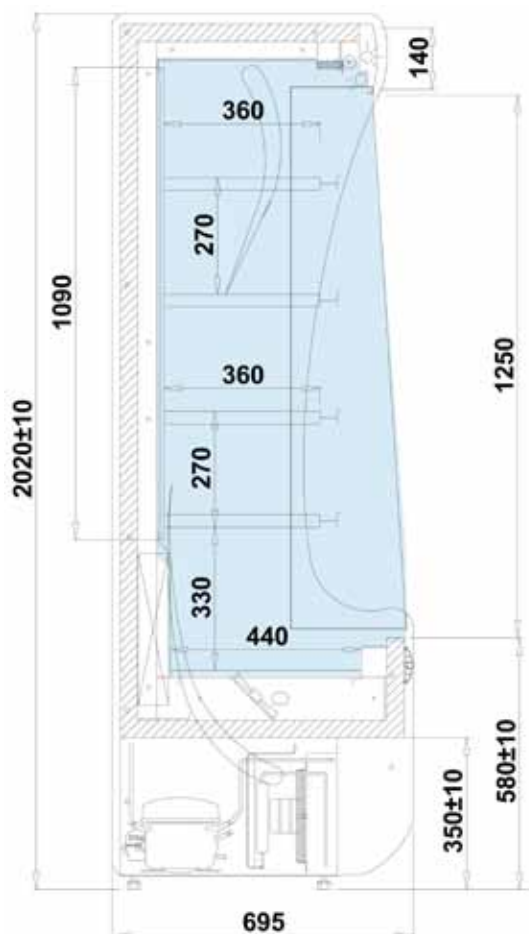

Wall Cabinets - I-Paros

I-Paros*

Technical parameters:

Model	Dimension (ext.) H x W x D [mm]	Display surface [m ²]	Shelves with low base	Power Consumption [kWh/24h]	Weight [kg]
I-Paros 1.0	2020 x 1000 x 695	1,70	5	15,40	150
I-Paros 1.3	2020 x 1310 x 695	2,20	5	15,90	180
I-Paros 1.6	2020 x 1610 x 695	2,80	5	20,30	210
I-Paros 1.9	2020 x 1920 x 695	3,40	5	21,90	250
I-Paros 2.5	2020 x 2540 x 695	4,50	5	25,60	290

* - Picture above presents unit with either some or all available extras. Please note that the look of basic version of cabinet, or one of your choice, may vary from presented.

Wall Cabinets - I-Paros

I-Paros*