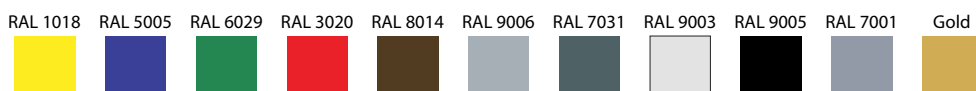

Optional colours:

* - Picture above presents unit with either some or all available extras. Please note that the look of basic version of cabinet, or one of your choice, may vary from presented.